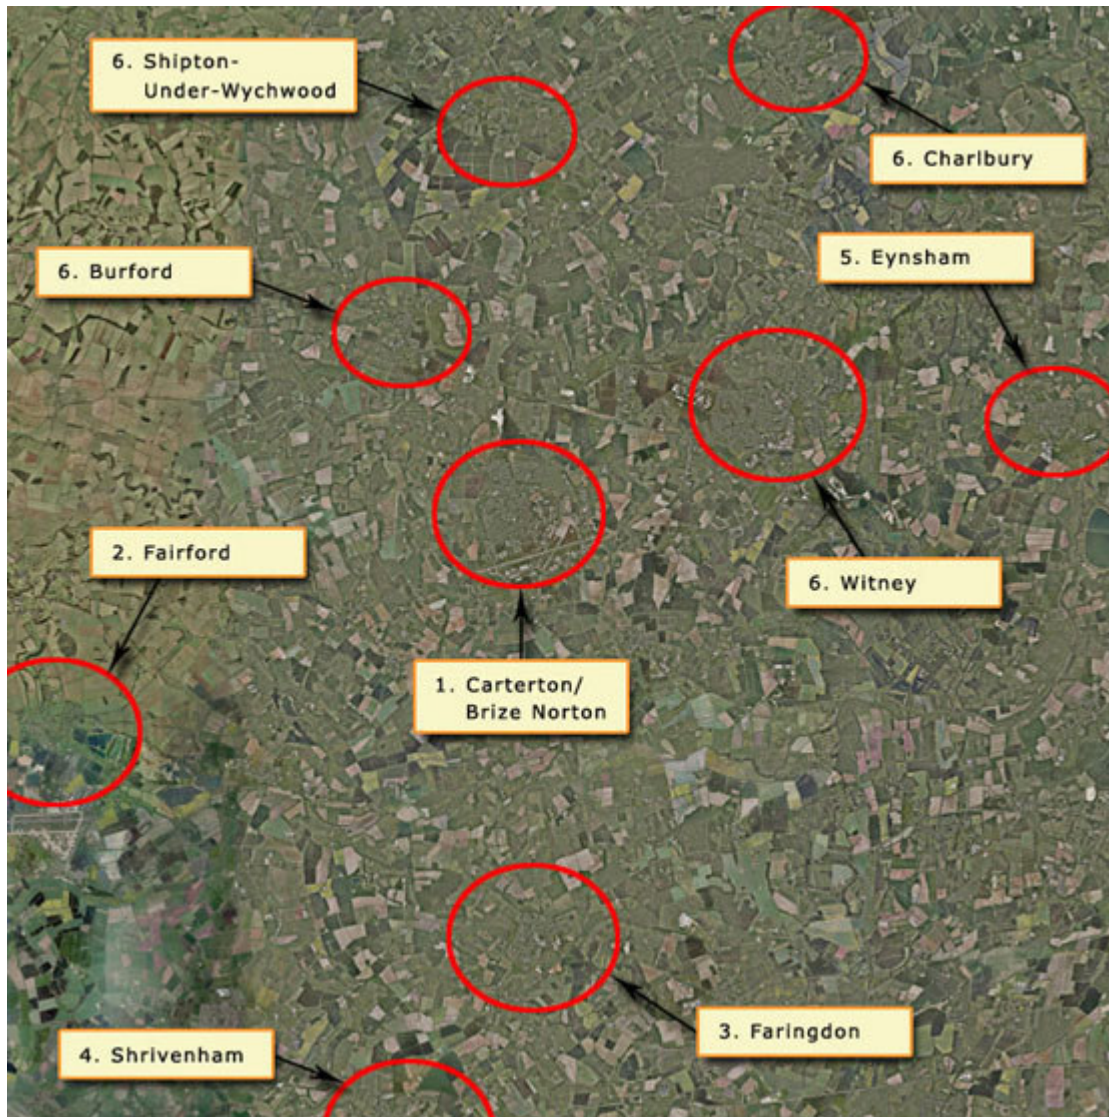

10 Mile Radius of RAF Brize Norton

The map below is broken down into regions where blocks of housing will be provided.

Each Region's Doctors and Dentists are listed below:

Region 1. (Carterton/RAF Brize Norton)

Region 2. Fairford

Region 3. Faringdon

Region 4. Shrivenham

Region 5. Eynsham

Other areas where SSFA may be allocated.

Limited SFA available until new housing complete in 2016

106 Houses available from April 2011

49 Houses partially occupied

40 Houses available from NOW

50 Houses available from July 11

SCHOOLS

The Information below is all the schools within each Region highlighted in the map.

For a quick link to the regions highlighted on the map, please click on the location you may be housed: