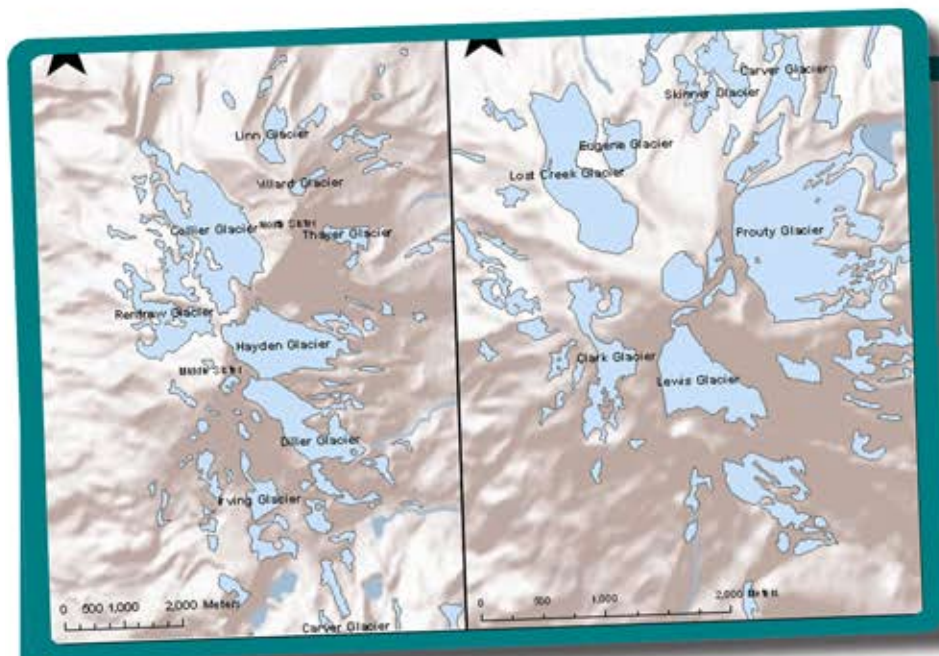

Ma1

MAPS Google maps on Ipad Air

Key Facts:

- The pro retina display means that you will see a clear picture of the map.
- The Ipad Air has tracking software which works with Google maps to show your current location accurately.
- Requires the user to take off their gloves to use the touch sensitive screen.
- Requires a Wi-Fi connection to work.
- The Ipad Air is known for its ability to be easily used.
- Works in temperatures down to 0°C.

Ma2

MAPS
Garmin
Montana 650t

Key Facts:

- Requires 2 x AA batteries, which work for 22 hours.
- Has a camera for photo location.
- Works in temperatures as low as -10°C.
- Has a backlit screen so is easy to see maps displayed.
- Device is waterproof.
- Highly accurate map and tracking system.

Ma3

MAPS
Garmin fenix
GPS watch

Key Facts:

- Rechargeable battery with 50 days of power.
- Small screen so limited use without a map.
- GPS tracking system.
- Device is waterproof.
- Works in temperatures as low as -30°C.
- Follows a preset track - meaning it has limited use in an emergency other than pin pointing location.

Ma4

MAPS

Updated 1:24,000-scale map of the Antarctic

Key Facts:

- Highly accurate map of the Antarctic region.
- Requires a compass to work effectively.
- Light and easy to carry.
- Can be damaged.
- Not water resistant but can be used in any temperature.
- Requires no batteries so can be used in an emergency.